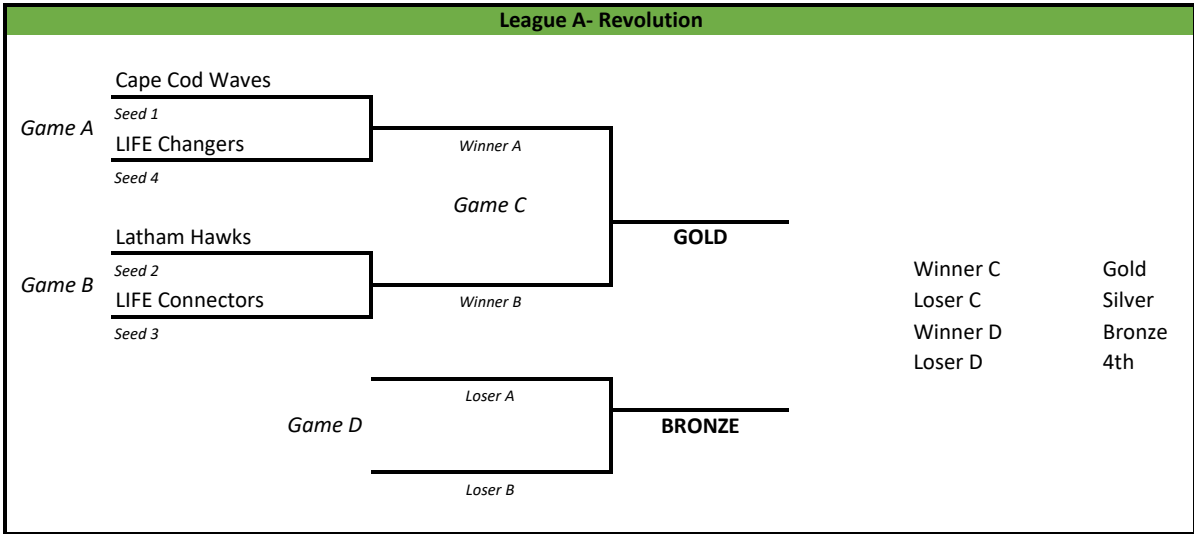

**Playoff Brackets**

**League B- Whitecaps**

*Round Robin Tournament*

Team that goes 2-0 on day	Gold
Team that goes 1-1 on day	Silver
Team that goes 0-2 on day	Bronze

ALL TEAMS WILL BE REDIVISIONED FOR STATE TOURNAMENT AT GOV'S ACADEMY